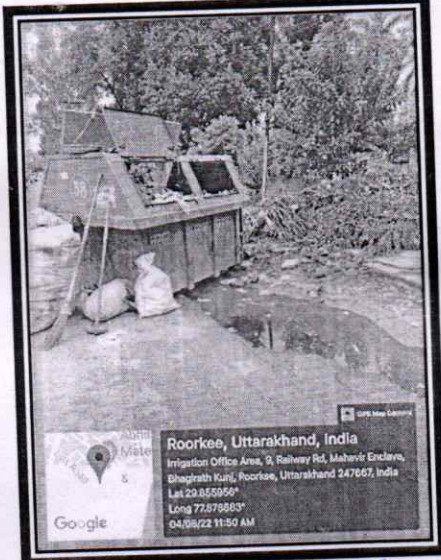

Roorkee, Uttarakhand, India
Irrigation Office Area, 9, Railway Rd, Mahavir Enclave,
Bhagirathi Kuni, Roorkee, Uttarakhand 247667, India
Lat 29.855956°
Long 77.879883°
04/08/22 11:59 AM