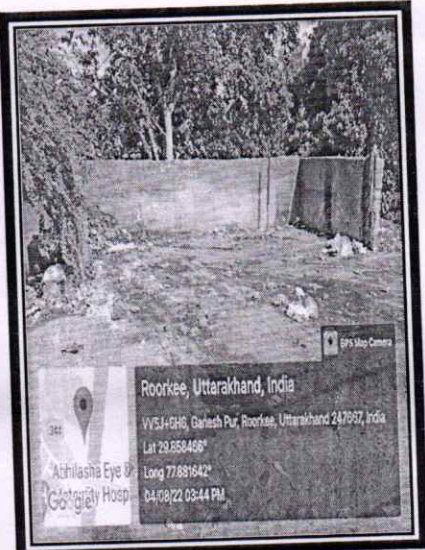

Roorkee, Uttarakhand, India
W5J+C6G, Ghatash Pur, Roorkee, Uttarakhand 247667, India
Lat 29.858466°
Long 77.881642°
04/08/22 03:44 PM