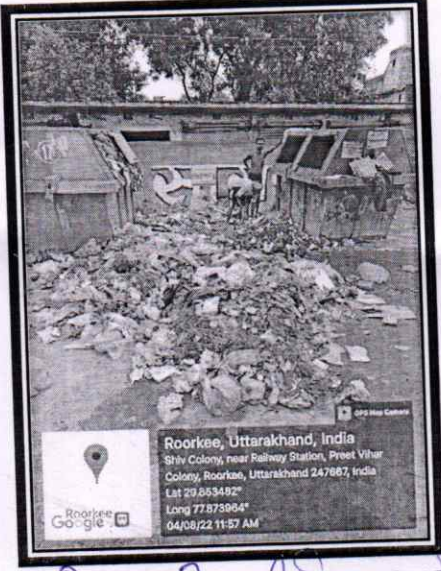

Roorkee, Uttarakhand, India
Shiv Colony, near Railway Station, Preet Vihar
Colony, Roorkee, Uttarakhand 247667, India
Lat 29.663492°
Long 77.873964°
04/08/22 11:57 AM