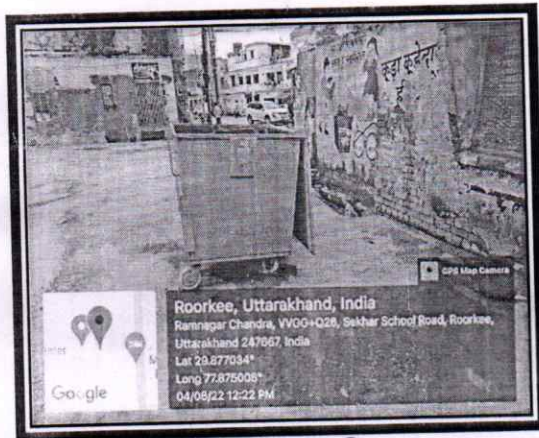

वार्ड-26 आवास विकास गेट

Roorkee, Uttarakhand, India
Ramnagar Chandra, VVGO+Q28, Sekhar School Road, Roorkee,
Uttarakhand 247667, India
Lat 29.877034°
Long 77.875009°
04/08/22 12:22 PM