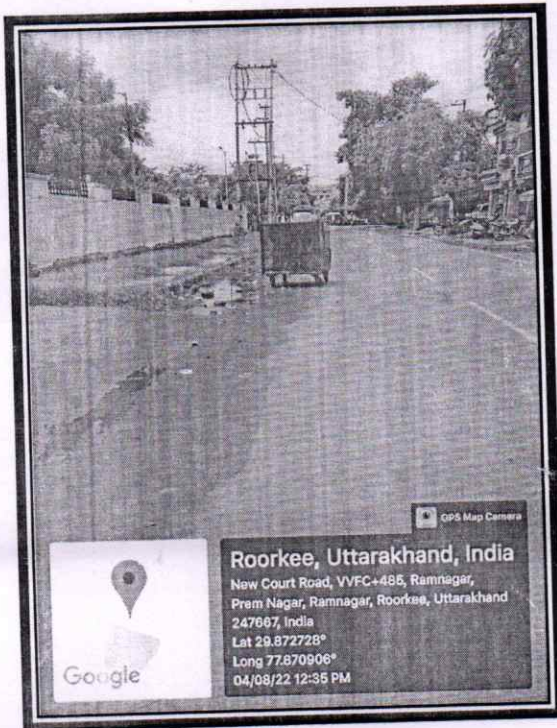

विश्वकर्मा चौक वार्ड-30

Roorkee, Uttarakhand, India
New Court Road, VVFC+485, Ramnagar,
Prem Nagar, Ramnagar, Roorkee, Uttarakhand
247667, India
Lat 29.872728°
Long 77.870906°
04/08/22 12:35 PM

नुषार गेट वार्ड-25